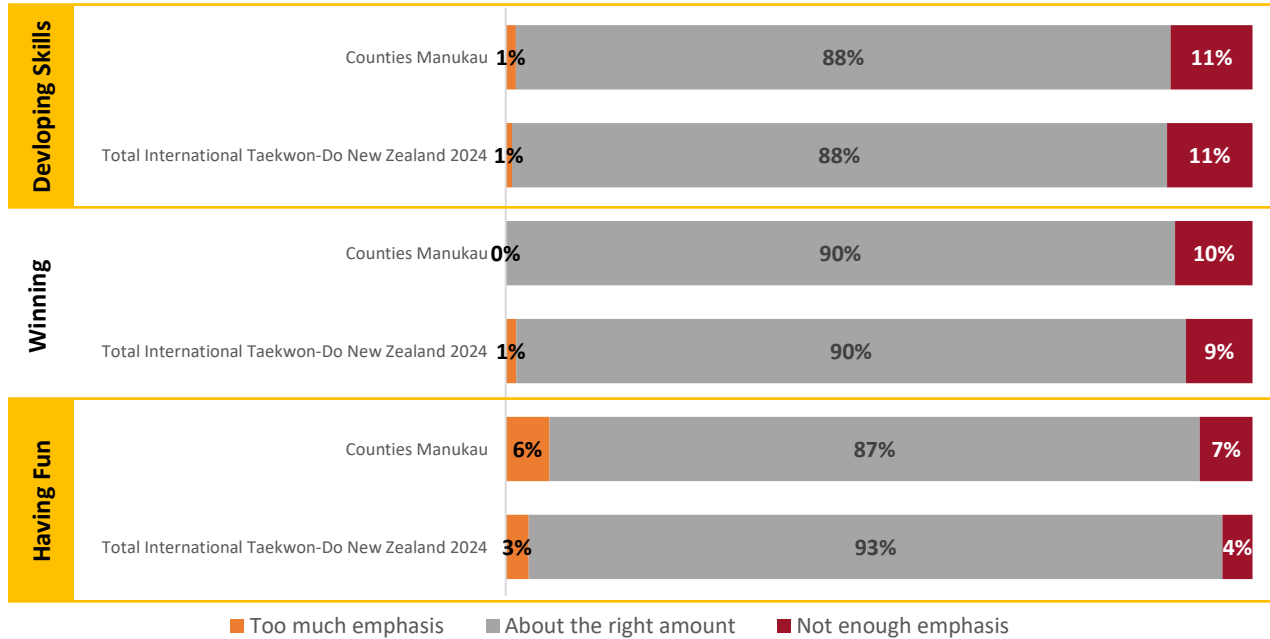

Total International Taekwon-Do New Zealand 2024

Counties Manukau

Sample size of Counties Manukau region: n=87

Sample size of Total International Taekwon-Do New Zealand 2024: n=433

Key Metrics

Focus for Improvement

Satisfaction with Drivers (% of very and extremely satisfied)

Emphasis on fun, winning and developing skills

Club Environment (% of agree and strongly agree)

	Counties Manukau	Total International Taekwon-Do New Zealand 2024
Club provides a supportive and encouraging environment	97%	96%
Club focuses too much on certain players/ teams	8%	6%
I feel pressure from my club to train more than I would like to	7%	6%

Sample Profile

	Counties Manukau	Total International Taekwon-Do New Zealand 2024
Male	67%	59%
Female	33%	41%
5-12 years	57%	35%
13-18 years	15%	16%
19-34 years	5%	8%
35+ years	23%	41%
European/ Pākehā	51%	68%
Māori	16%	12%
Pasifika	8%	4%
Asian/ Indian	20%	25%
Other	5%	3%