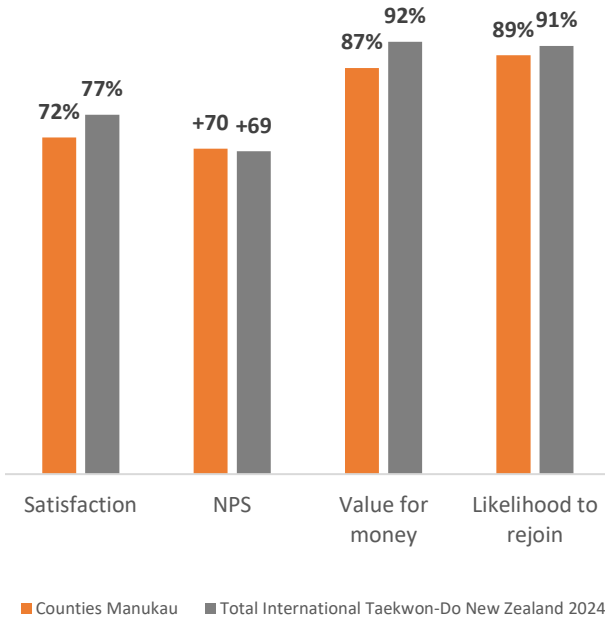

Total International Taekwon-Do New Zealand 2024

Counties Manukau

Sample size of Counties Manukau region: n=87

Sample size of Total International Taekwon-Do New Zealand 2024: n=433

Key Metrics

Focus for Improvement

Satisfaction with Drivers (% of very and extremely satisfied)

Emphasis on fun, winning and developing skills

Club Environment (% of agree and strongly agree)

	Counties Manukau	Total International Taekwon-Do New Zealand 2024
Club provides a supportive and encouraging environment	97%	96%
Club focuses too much on certain players/ teams	8%	6%
I feel pressure from my club to train more than I would like to	7%	6%

Sample Profile

	Counties Manukau	Total International Taekwon-Do New Zealand 2024
Male	67%	59%
Female	33%	41%
5-12 years	57%	35%
13-18 years	15%	16%
19-34 years	5%	8%
35+ years	23%	41%
European/ Pākehā	51%	68%
Māori	16%	12%
Pasifika	8%	4%
Asian/ Indian	20%	25%
Other	5%	3%