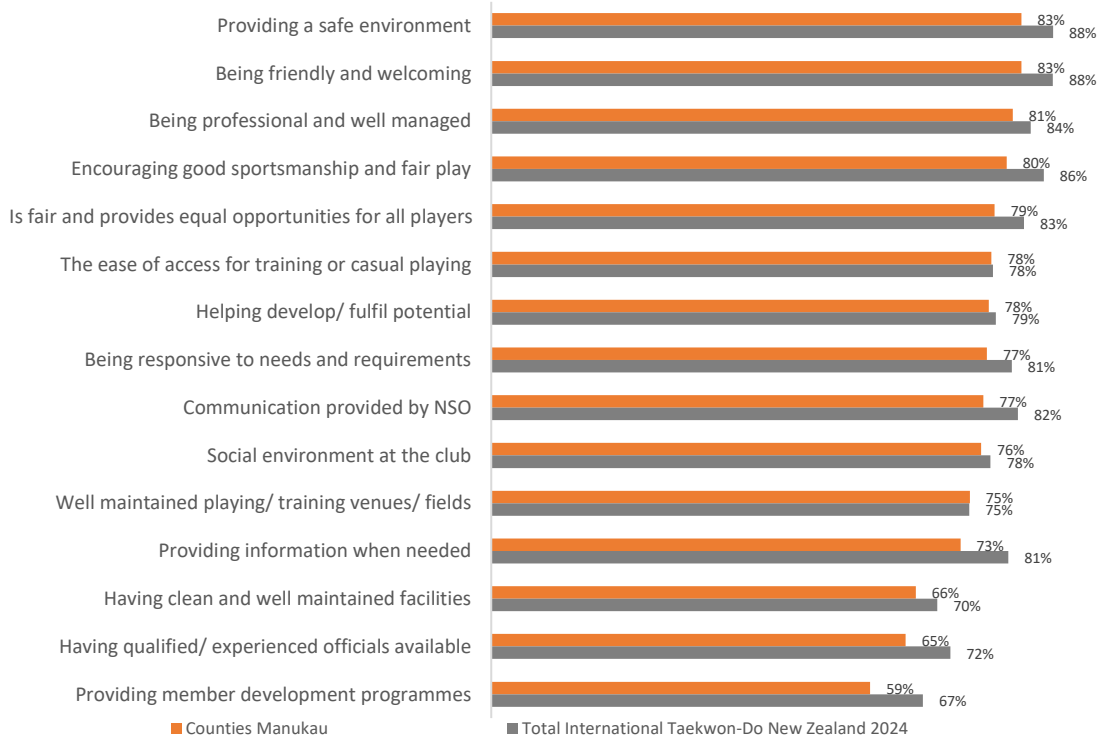

Total International Taekwon-Do New Zealand 2024

Counties Manukau

Sample size of Counties Manukau region: n=87

Sample size of Total International Taekwon-Do New Zealand 2024: n=433

Key Metrics

Focus for Improvement

Satisfaction with Drivers (% of very and extremely satisfied)

Emphasis on fun, winning and developing skills

Club Environment (% of agree and strongly agree)

	Counties Manukau	Total International Taekwon-Do New Zealand 2024
Club provides a supportive and encouraging environment	97%	96%
Club focuses too much on certain players/ teams	8%	6%
I feel pressure from my club to train more than I would like to	7%	6%